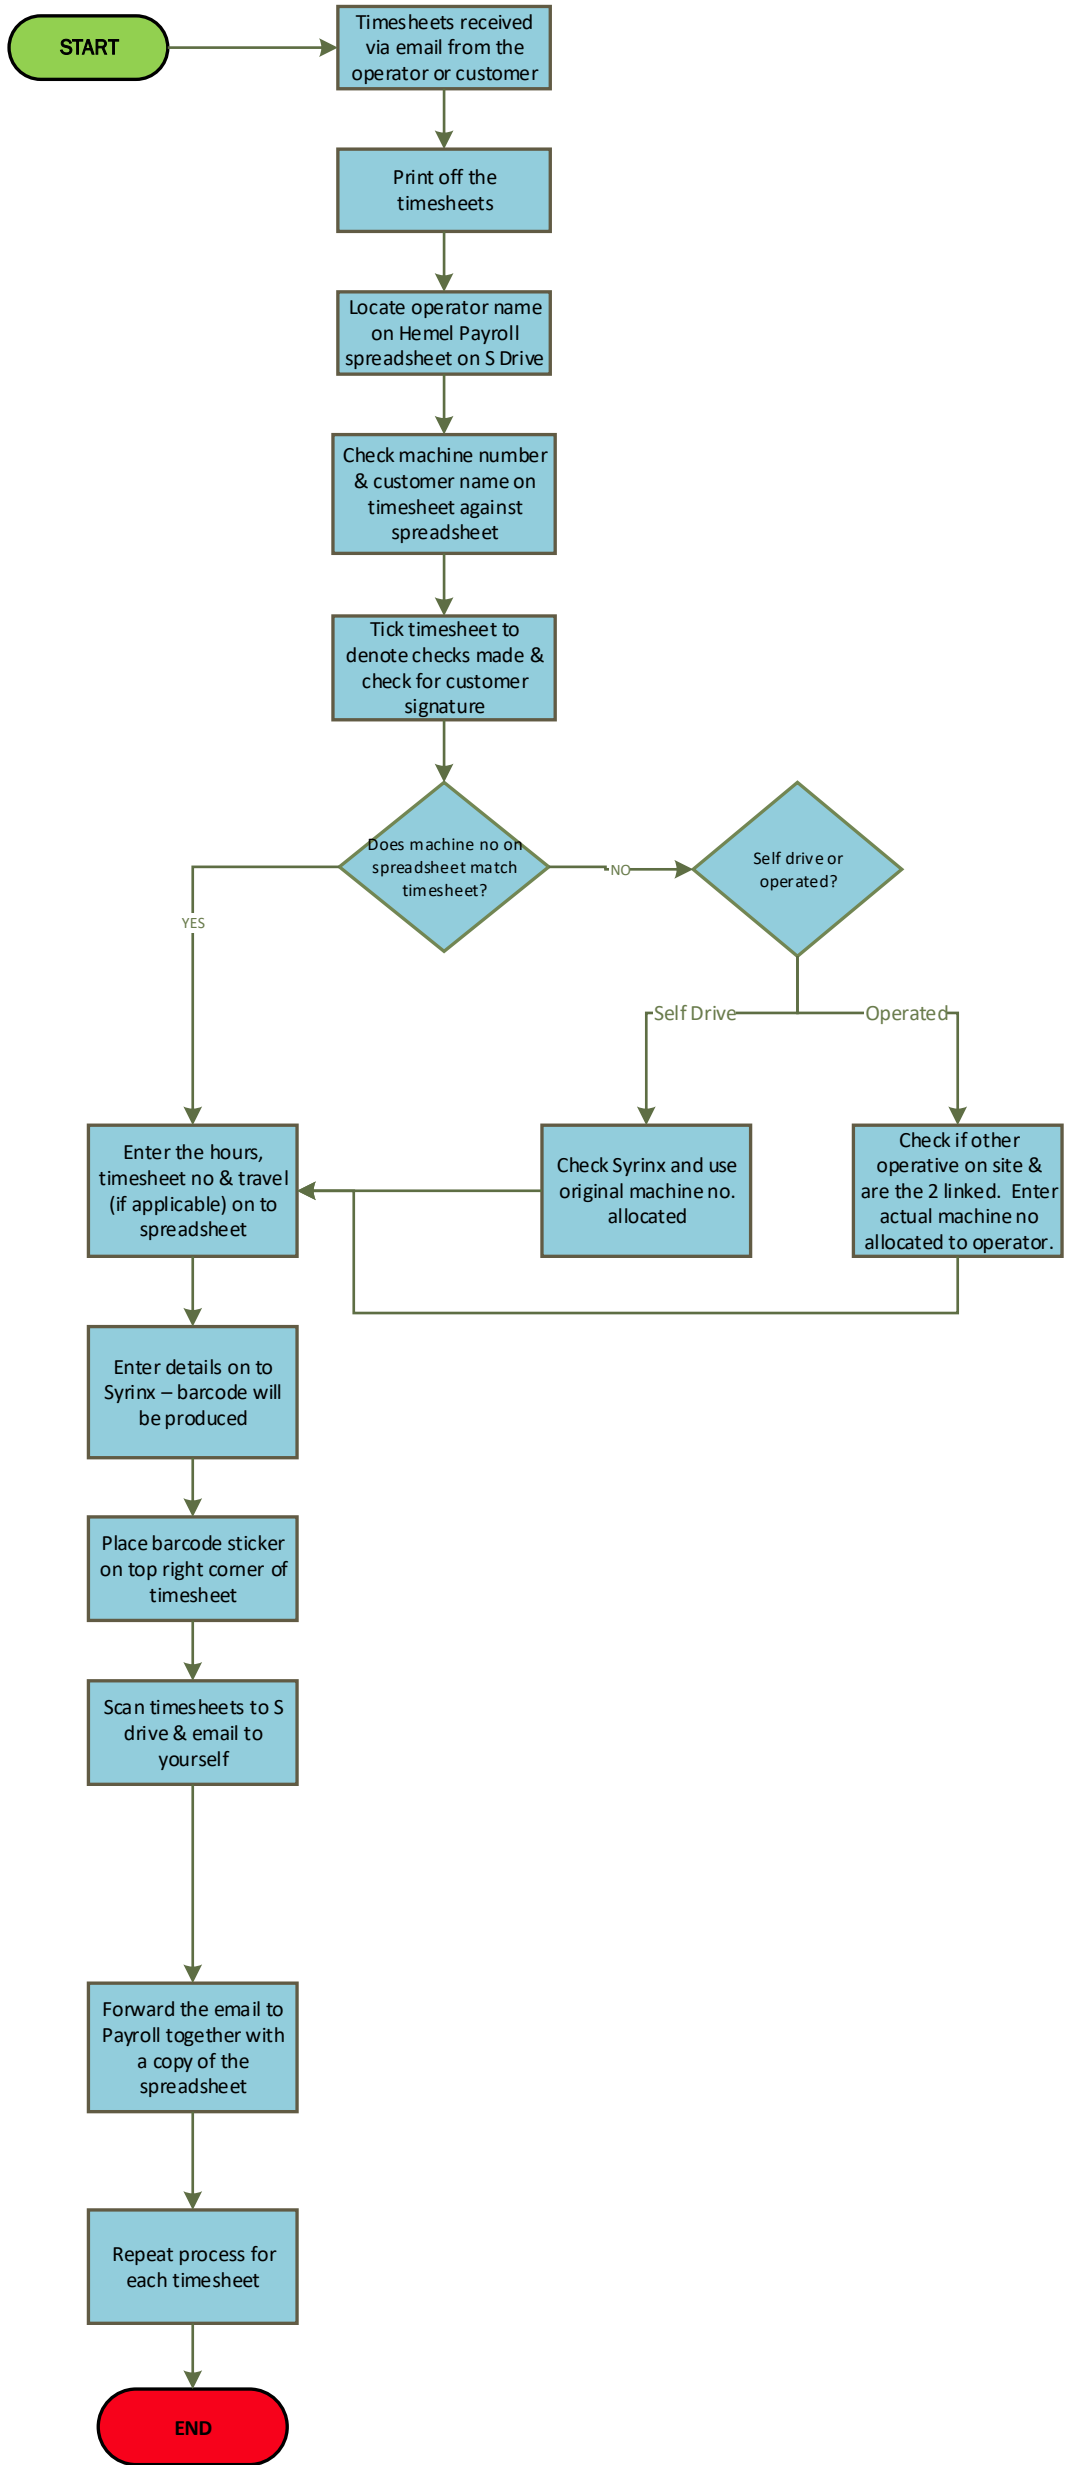

HIRE DESK ADMIN

This document is held electronically as a controlled copy – Printouts are for reference and valid only on the day of print